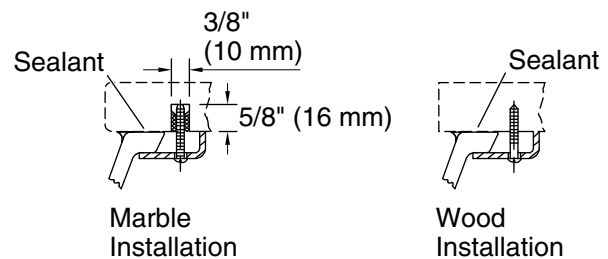

Features

- Rectangular basin with curved bottom.
- Overflow drain.
- No faucet holes; requires wall- or counter-mount faucet.
- 1193643 clamp assembly

Material

- Vitreous china.

Installation

- Undermount.

Recommended Products/Accessories

Technical Information

All product dimensions are nominal.

Installation:	Undermount
Bowl area:	Length: 18-5/8" (473 mm) Width: 12-1/4" (311 mm) Water depth: 4-5/8" (117 mm)
Drain hole:	1-3/4" (44 mm)
Template:	1053195-7, required, not included