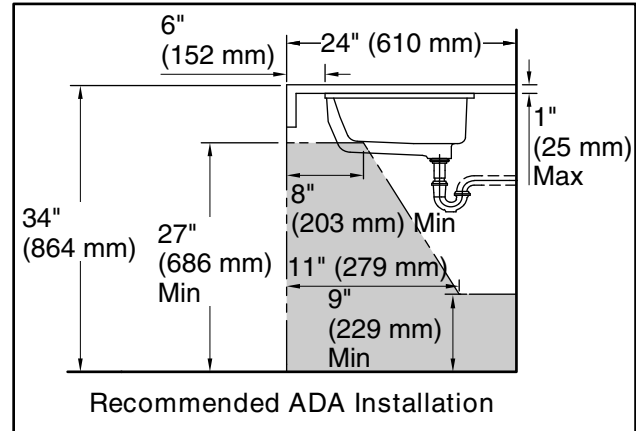

Features

- Rectangular basin with curved bottom.
- Overflow drain.
- No faucet holes; requires wall- or counter-mount faucet.
- 1193643 clamp assembly

Material

- Vitreous china.

Installation

- Undermount.

Recommended Products/Accessories

Technical Information

All product dimensions are nominal.

Installation:	Undermount
Bowl area:	Length: 18-5/8" (473 mm) Width: 12-1/4" (311 mm) Water depth: 4-5/8" (117 mm)
Drain hole:	1-3/4" (44 mm)
Template:	1053195-7, required, not included