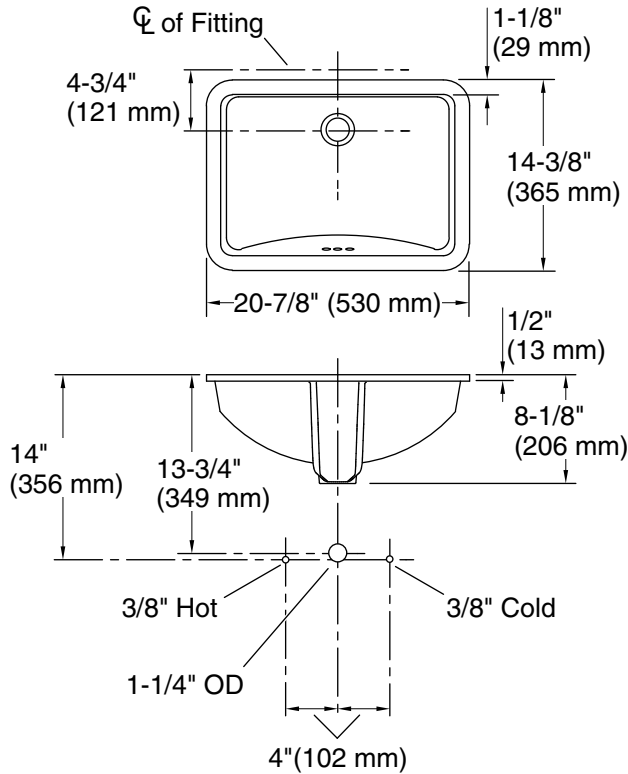

Features

- Rectangular basin with curved bottom.
- Overflow drain.
- No faucet holes; requires wall- or counter-mount faucet.
- 1193643 clamp assembly

Material

- Vitreous china.

Installation

- Undermount.

Recommended Products/Accessories

Technical Information

All product dimensions are nominal.

Installation:	Undermount
Bowl area:	Length: 18-5/8" (473 mm) Width: 12-1/4" (311 mm) Water depth: 4-5/8" (117 mm)
Drain hole:	1-3/4" (44 mm)
Template:	1053195-7, required, not included

Notes

Install this product according to the installation instructions.

The product diagram is based on the K-8998 adjustable P-trap with 1" (25 mm) of tailpiece exposed.

NOTICE: Countertop manufacturer or cutter must use the current product template available at www.kohler.com, or by calling 1-800-4KOHLER. Kohler Co. is not responsible for cutout errors when the incorrect cutout template is used.