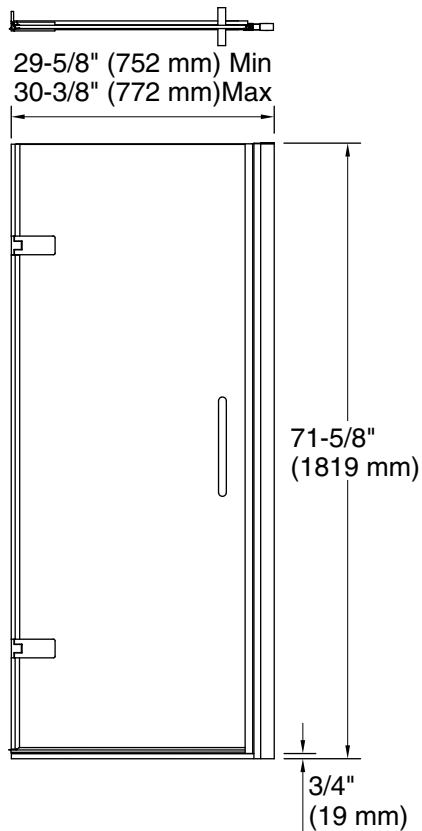

Features

- Frameless design emphasizes glass and creates a sleek, minimalist look.
- Full-length magnetic seal keeps door firmly closed, providing excellent water containment.
- Continuous 7/8" (22 mm) high aluminum bottom threshold.
- Back-to-back 11-1/2" (292 mm) vertical handles.
- Coordinates with other products in the Composed® collection.
- CleanCoat®+ glass coating creates a hydrophobic barrier that repels water, soap scum, and residue, saving time and protecting shower doors 10 times longer than original CleanCoat. (Based on 2021 internal wear/abrasion testing using a microfiber cloth.)

Material

- Frameless, 3/8" (10 mm) thick Crystal Clear tempered glass.
- Anodized aluminum prevents rust and corrosion.

Installation

- Fits opening widths 29-5/8"–30-3/8" (752–772 mm).
- 3/4" (19 mm) width adjustment.
- Out-of-plumb adjustability simplifies installation.
- Door can be installed to open to the left or right to suit your bathroom layout.
- For residential use only.
- Not for use in hospitality.

Available Glass Options

Code	Description
L	Crystal Clear

Technical Information

All product dimensions are nominal.

Installation type:	For shower base installation
Opening Width - Min:	29-5/8" (752 mm)
Opening Width - Max:	30-3/8" (772 mm)
Walk-through - Min:	26-3/8" (670 mm)
Walk-through - Max:	26-5/8" (676 mm)
Base-To-Wall Radius - Max:	1/4" (6 mm)
Glass thickness:	3/8" (10 mm)
Glass coating:	CleanCoat®

Notes

Install this product according to the installation instructions.

The vertical opening should be a minimum of 73-1/2" (1867 mm) to allow for installation clearance.