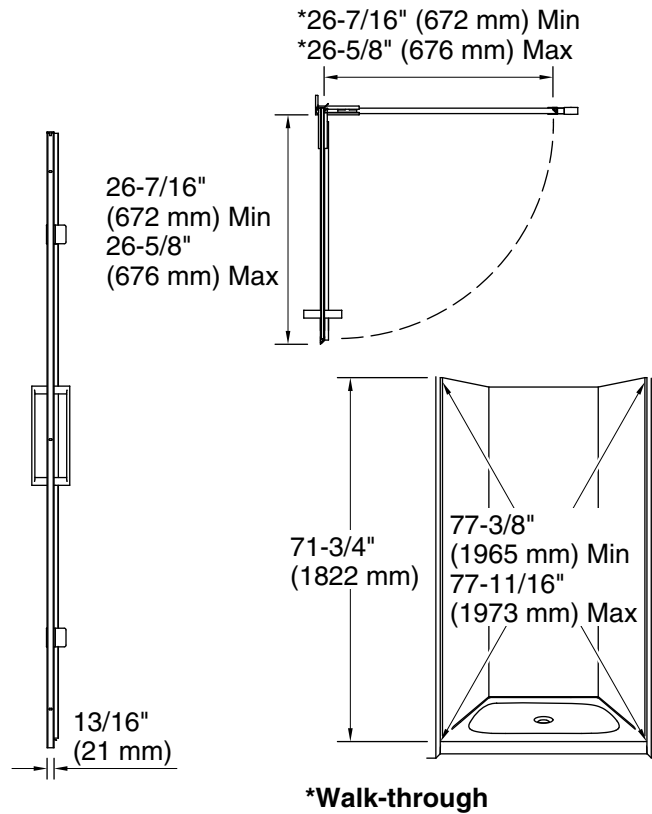

Features

- Frameless design emphasizes glass and creates a sleek, minimalist look.
- Full-length magnetic seal keeps door firmly closed, providing excellent water containment.
- Continuous 7/8" (22 mm) high aluminum bottom threshold.
- Back-to-back 11-1/2" (292 mm) vertical handles.
- Coordinates with other products in the Composed® collection.
- CleanCoat®+ glass coating creates a hydrophobic barrier that repels water, soap scum, and residue, saving time and protecting shower doors 10 times longer than original CleanCoat. (Based on 2021 internal wear/abrasion testing using a microfiber cloth.)

Material

- Frameless, 3/8" (10 mm) thick Crystal Clear tempered glass.
- Anodized aluminum prevents rust and corrosion.

Installation

- Fits opening widths 29-5/8"–30-3/8" (752–772 mm).
- 3/4" (19 mm) width adjustment.
- Out-of-plumb adjustability simplifies installation.
- Door can be installed to open to the left or right to suit your bathroom layout.
- For residential use only.
- Not for use in hospitality.

Available Glass Options

Code	Description
L	Crystal Clear

Technical Information

All product dimensions are nominal.

Installation type:	For shower base installation
Opening Width - Min:	29-5/8" (752 mm)
Opening Width - Max:	30-3/8" (772 mm)
Walk-through - Min:	26-3/8" (670 mm)
Walk-through - Max:	26-5/8" (676 mm)
Base-To-Wall Radius - Max:	1/4" (6 mm)
Glass thickness:	3/8" (10 mm)
Glass coating:	CleanCoat®

Notes

Install this product according to the installation instructions.

The vertical opening should be a minimum of 73-1/2" (1867 mm) to allow for installation clearance.