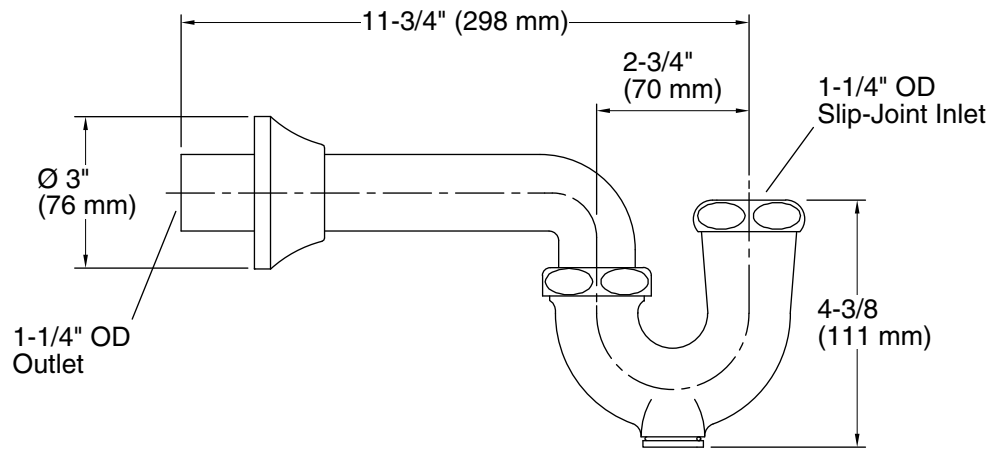

Features

- Adjustable rotation on tube outlet.
- Slip-joint inlet.
- Cleanout plug.
- Flange.

Material

- Cast brass construction for durability and reliability.

Recommended Products/Accessories

- K-23726 Drain treatment
- K-23723 Faucet cleaner

Color tiles intended for reference only.

Color	Code	Description
	CP	Polished Chrome

Technical Information

All product dimensions are nominal.

Notes

Install this product according to the installation guide.