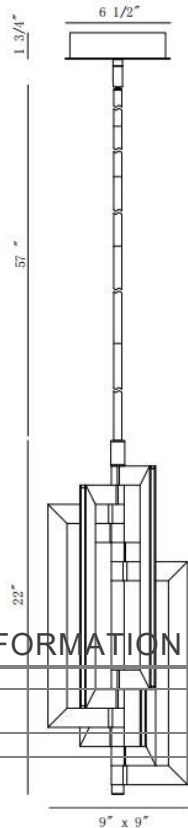

LIVRA, 1-LIGHT PENDANT

PRODUCT DETAILS

| | | |
|---------------|---|-----------|
| No. | : | 44076-023 |
| Product Color | : | GOLD |
| Diameter | : | 9" |
| Height | : | 22" |

LIGHT SOURCE DETAILS

| | | |
|-------------------|---|----------------|
| Light Source Type | : | INTEGRATED LED |
| Input Voltage | : | 120V |
| Bulb Voltage | : | 24V |
| Socket Type | : | LED |
| Total Wattage | : | 75W |
| Delivered Lumens | : | 1090lm |
| Kelvin | : | 3000K |
| CRI | : | 90+ |
| Dimmable | : | Yes |

OPTIONS AVAILABLE

| ITEM NO. | FINISH | SHADE |
|-----------|-------------|-------|
| 44076-016 | MATTE BLACK | |
| 44076-023 | GOLD | |

TECHNICAL DETAILS

| | | |
|---------------------------|---|-------|
| Hanging Support Type | : | ROD |
| Hanging Support Length | : | 57" |
| Canopy / Backplate Length | : | 6.5" |
| Canopy / Backplate Height | : | 1.75" |
| Canopy / Backplate Width | : | 6.5" |
| Location | : | DRY |
| Title 24 | : | Yes |