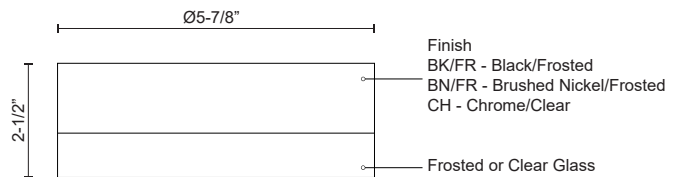

**BEDFORD
FM3506
FLUSH MOUNT**

PROJECT

DESCRIPTION

Single LED round flush mount ceiling fixture with three finishes. Round glass polished surface and painted white interior with chrome finish or round glass frosted and painted white interior with brushed nickel or black finish. Equipped with our powerful 120V AC LED technology.

FM3506-CH
Chrome/Clear

FM3506-BK
Black/Frosted

FM3506-BN
Brushed
Nickel/Frosted

SPECIFICATION DETAILS

* For custom options, consult factory for details.

Fixture Dimensions	D5-7/8" x H2-1/2"
Light Source	AC LED Module
Wattage	13W
Total Lumens	800lm
Delivered Lumens	BN/FR-518lm
Voltage	120V
Color Temperature	3000K
CRI (Ra)	90CRI
Optional Color Temps	2700K - 5000K Available, Minimum Order Quantities Apply
LED Rated Life	50,000 hours
Dimming	100% - 10%, ELV Dimmer (Not Included)
Glass Details	Frosted Glass
Location	Dry
Compliance	T24-JA8
Warranty	5 Years
Mounting Style	All Orientation; Ceiling and Wall;
CEC Title 24 JA8	Yes, JA8-19