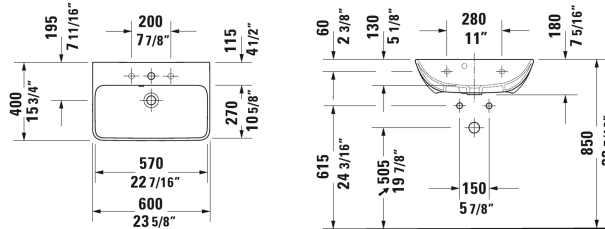

ME by Starck Washbasin Compact # 234360..00 / 234360..30 / 234360..00 / 234360..30

| < 23 5/8" Inch > |

Washbasin Compact	Dimension	Weight	Order number
with overflow, with faucet deck, hardware included, hardware included, wall-mounted, wall-mounted, 23 5/8" Inch			
Colors			
00 White 32 White Satin Matte			
Variant			
●	23 5/8" x 15 3/4" Inch	34.6 lb	234360..00
●●●	23 5/8" x 15 3/4" Inch	34.6 lb	234360..30
●	23 5/8" x 15 3/4" Inch	34.6 lb	234360..00
●●●	23 5/8" x 15 3/4" Inch	34.6 lb	234360..30
Sanitary ceramics with the special WonderGliss surface finish will remain clean and attractive-looking for a long time to come. When ordering WonderGliss please add a "1" as eleventh digit to the model number.			
Design Siphon		3.3 lb	005036

All drawings contain the necessary measurements which are subject to standard tolerances. They are stated in inch & mm and are non-binding. Exact measurements, in particular for customized installation scenarios, can only be taken from the finished ceramic piece.