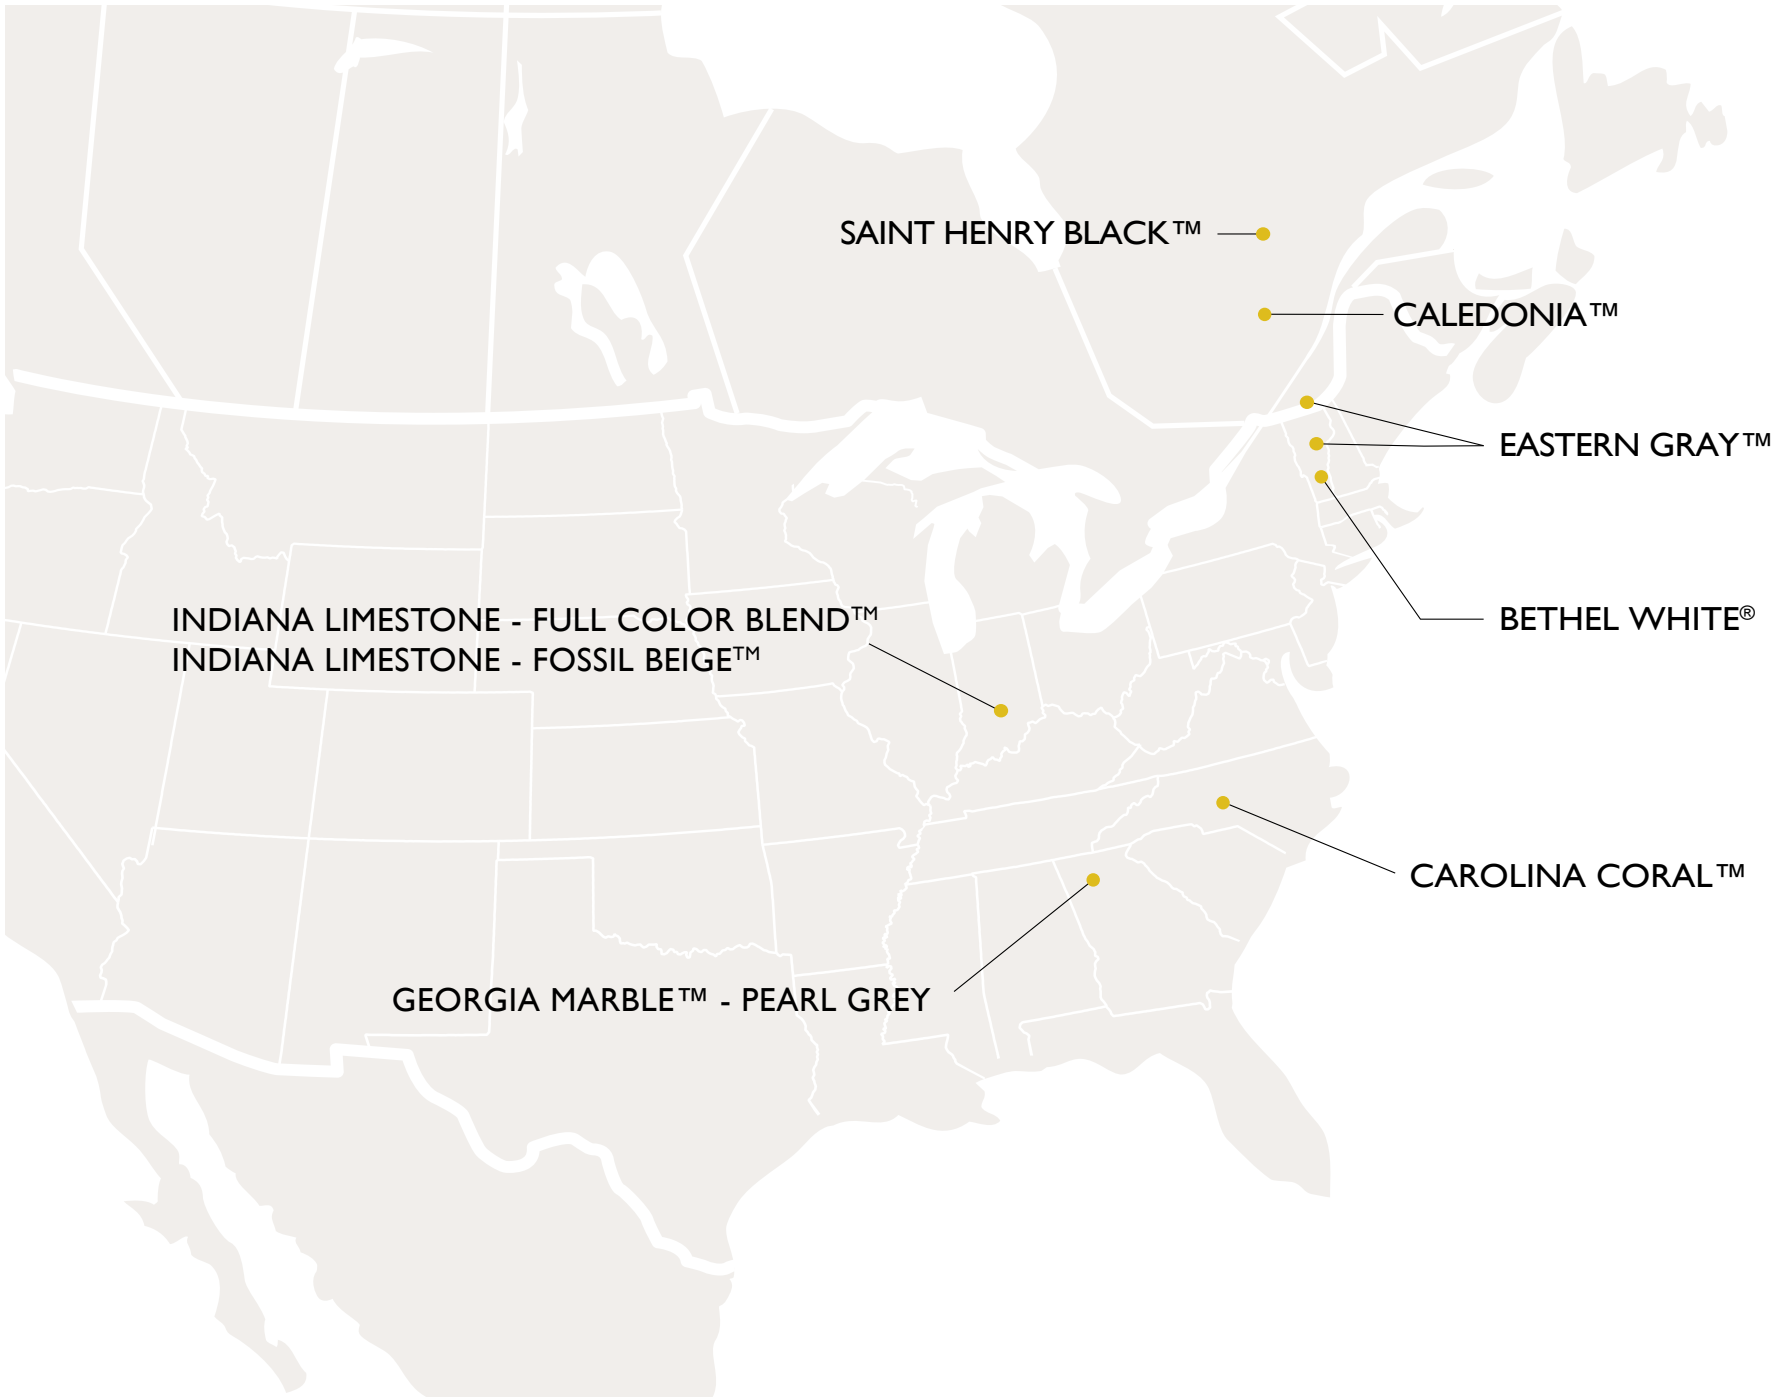

Global With a Local Footprint

Indiana Limestone Quarry, Bloomington, IN, USA

Made in North America

Locally sourced, quarried, transformed, and distributed

Quarry & Plant Owner

Greater Availability & Shorter Lead Time