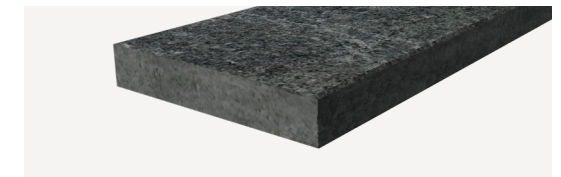

STONES

BETHEL WHITE® granite, Thermal top, Sawn sides

EASTERN GRAY™ granite, Thermal top, Sawn sides

SAINT HENRY BLACK™ granite, Thermal top, Sawn sides

GEORGIA MARBLE™ - PEARL GREY Sandblasted top, Sawn sides