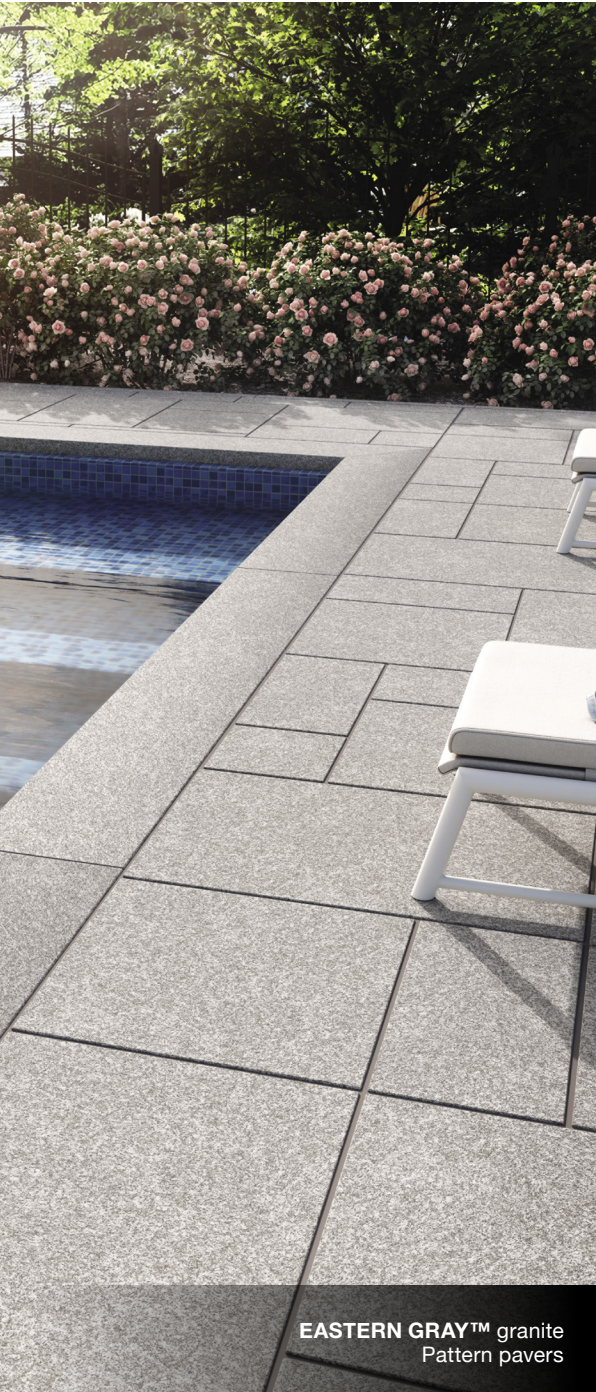

EASTERN GRAY™ granite
Pattern pavers

Pattern Pavers

Sold in sets and available in three different sizes, pattern pavers provide contractors with a wide array of design options. Simplify your design with pre-configured layouts.

Dimensions*	Thickness
12" X 24"	1 1/2"
24" X 24"	1 1/2"
24" X 36"	1 1/2"

*All pavers are nominal cut (e.g. 12" x 24" is actually 11 5/8" x 23 5/8", etc.)

STONES

INDIANA LIMESTONE - FULL COLOR BLEND™*, Smooth, Antique, Bush-hammered, or Sandblasted

INDIANA LIMESTONE - FOSSIL BEIGE™*, Smooth

BETHEL WHITE® granite, Thermal

EASTERN GRAY™ granite, Thermal

CAROLINA CORAL™ granite, Thermal

CALEDONIA™ granite, Thermal

SAINT HENRY BLACK™ granite, Thermal

GEORGIA MARBLE™ - PEARL GREY, Smooth

*Cement-based damp proofing should be applied to the back and all unexposed sides of the pavers to protect the limestone from moisture and prevent staining.