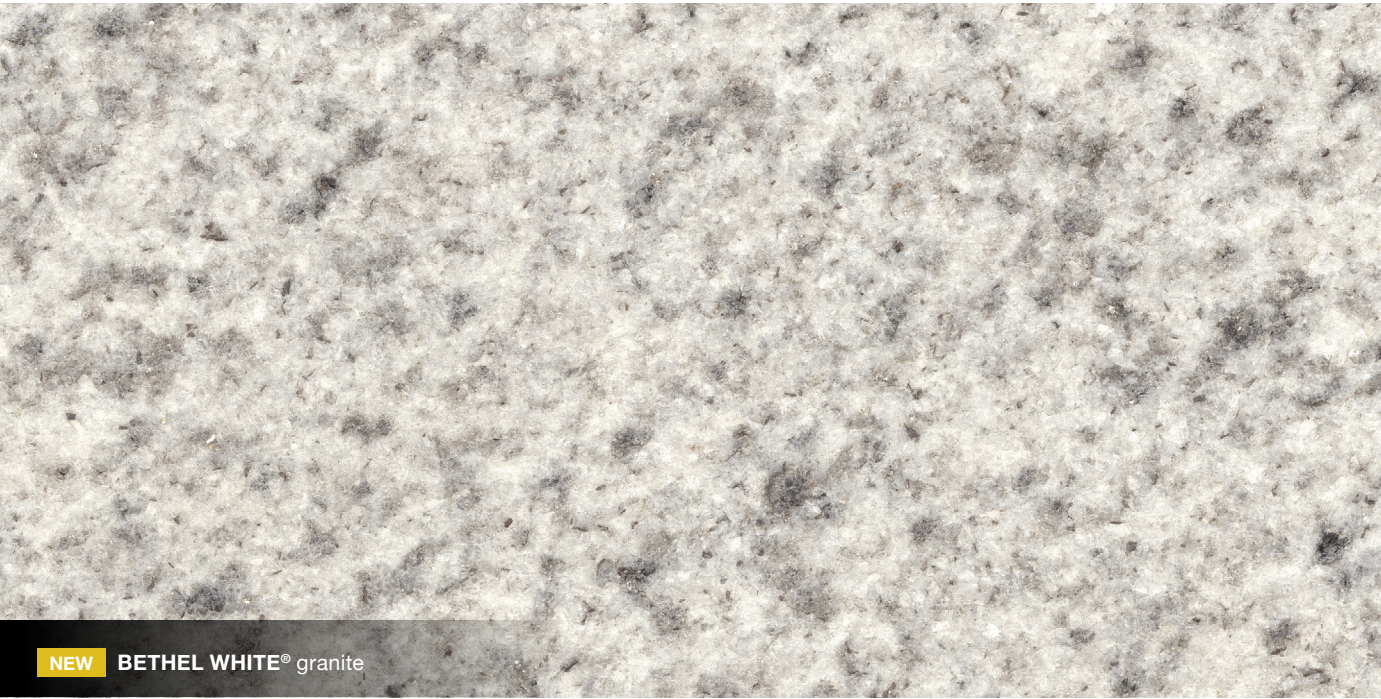

Design Flexibility

Adaptable to Any Project

Balance Between Aesthetic & Performance

NEW INDIANA LIMESTONE - FOSSIL BEIGE™

EASTERN GRAY™ granite

NEW BETHEL WHITE® granite

GEORGIA MARBLE™ - PEARL GREY

NEW SAINT HENRY BLACK™ granite