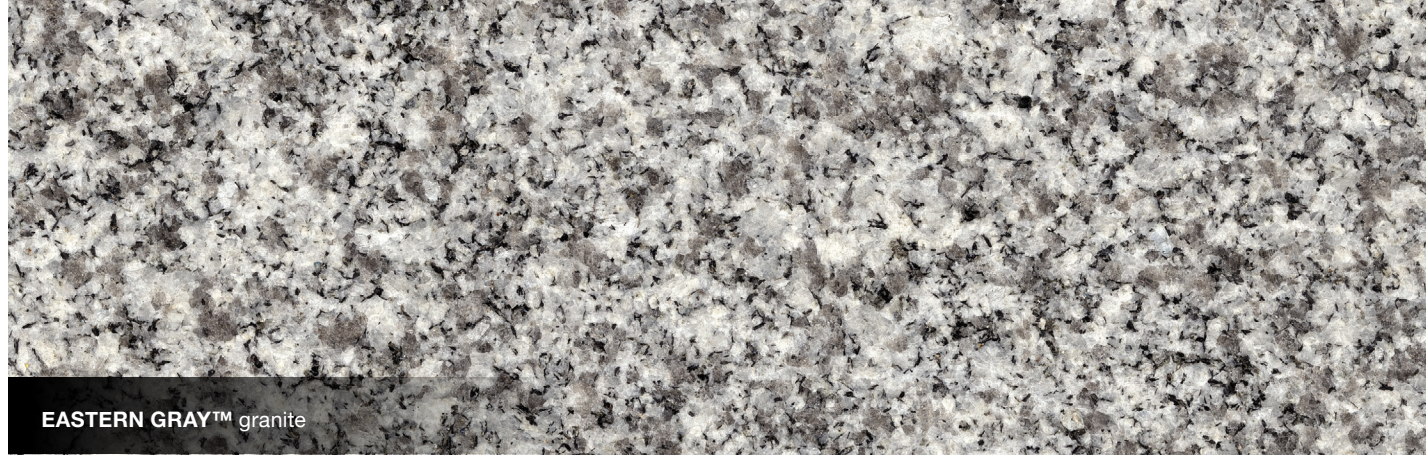

Design Flexibility

Adaptable to Any Project

Balance Between Aesthetic & Performance

NEW INDIANA LIMESTONE - FOSSIL BEIGE™

EASTERN GRAY™ granite

NEW BETHEL WHITE® granite

GEORGIA MARBLE™ - PEARL GREY

NEW SAINT HENRY BLACK™ granite