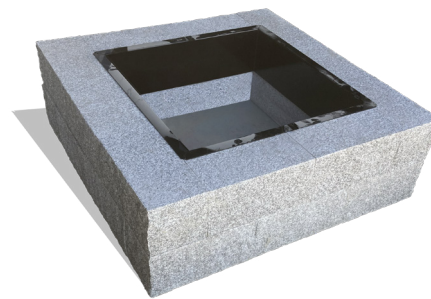

EASTERN GRAY™ granite
Square fire pit

NEW

Square Fire Pits

Safe and durable, square fire pits are suitable to a variety of design styles. These sleek and modern fire pits will enhance any outdoor space. Pick it up in the morning and you will be roasting s'mores by dusk.

SQUARE FIRE PIT

Sold in an easy-to-install 20-piece kit.
Cooking grate option available.

Dimensions	Height
43" X 43"	14"

STONES

EASTERN GRAY™ granite,
Thermal top, Split-face

SAINT HENRY BLACK™, granite
Thermal top, Thermal sides