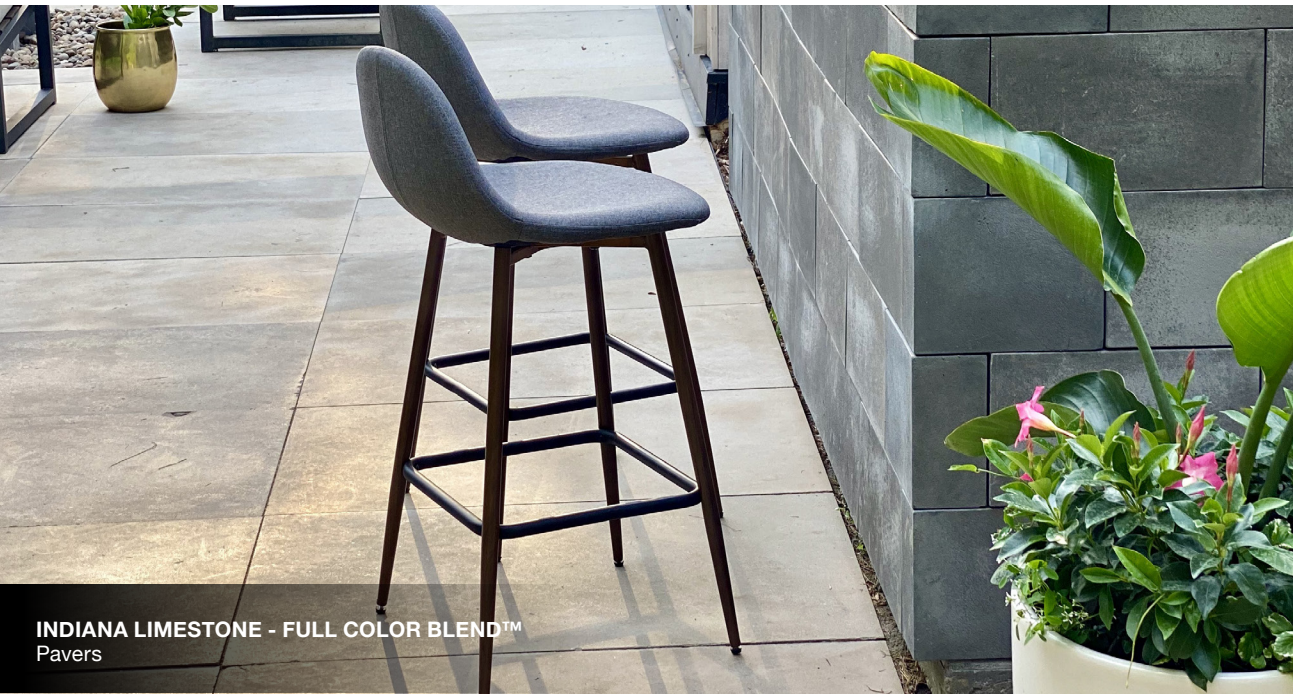

GEORGIA MARBLE™ - PEARL GREY, Split-face

INDIANA LIMESTONE - FOSSIL BEIGE™
Pavers

Walkways & Patios

Take your project to the next level.

From the organic look of winding walkways to the clean lines of formal patios and poolsapes, natural stone sets the stage for outdoor living designs.