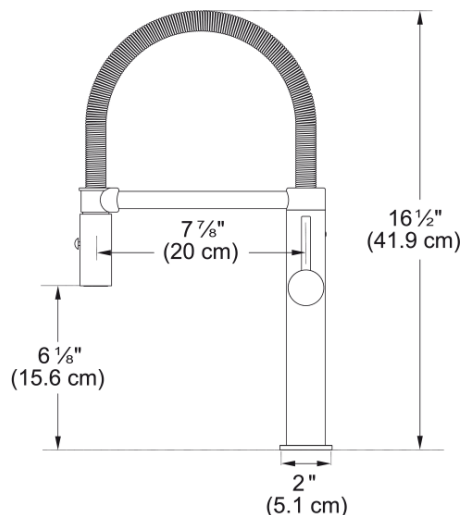

Pescara Semi-Pro Faucet - FFPD4450 | 115.0442.968

Technical Data

Aspect

Spout type	S - semi-professional
Color	Stainless steel
Type of material	Stainless steel 304
Flexible pullout hose material	Metal
Spray head material	Stainless steel

Product Dimensions

Faucet hole diameter	35 mm
Cartridge dimension	28 mm

Installation

Mounting type	Shank
Water supply hose connection	1/2"
Water supply hose length	650 mm

Product specifications

Pressure	High pressure
Faucet type	Spray and stream
Faucet operation	Side lever
Faucet rotation	360°

Product identification

Product brand	FRANKE
Product family	Mythos
Collection	Pescara

Features

Water saving feature	Yes
Type of aerator	Cache

Features