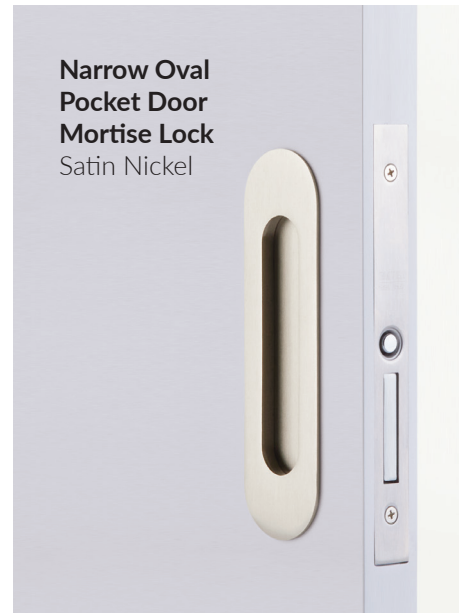

POCKET DOOR HARDWARE

Complete with either our time-tested, high-performance mortise boxes or available with a no-frills tubular door prep, Emtek's Pocket Door Hardware Collection provides a chic look with reliable functionality.