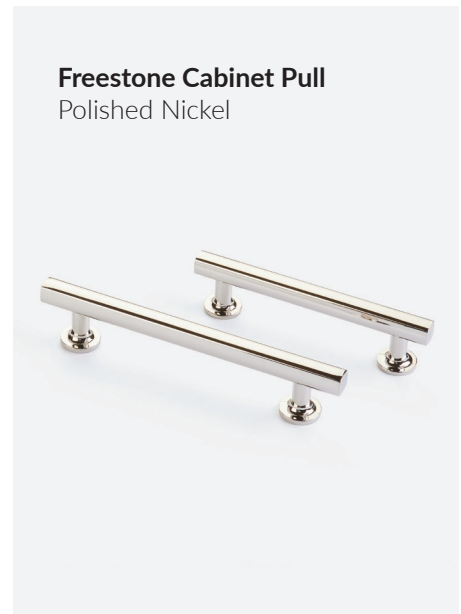

ABOVE & OPPOSITE: **EMPowered™** Motorized Touchscreen Keypad Entry Set with **Baden Grip** and **Heavy Duty Solid Brass Ball Bearing Hinges** in Oil Rubbed Bronze.

ABOVE: **Square Deadbolt** and **Bern Knob with Square Rosette** in Oil Rubbed Bronze.

OPPOSITE: **Bern Knob with Square Rosette** in Oil Rubbed Bronze.

Frestone Lever
Modern Rectangular Rosette
Polished Nickel

MODERN LINES

Keep things simple with a range of contemporary products that have become one of Emtex's signature styles. Our modern options include everything from cabinet pulls to hinges to entry sets, and serve as a reminder that it can, in fact, be hip to be square.

Square Barrel Hinges
Satin Brass

Frestone Cabinet Pull
Polished Nickel

ABOVE & OPPOSITE: **Bern Knob with Square Rosette** in Oil Rubbed Bronze.

**JEANNE NAVARRO
OF LITTLE JOY
MARKET**

@LITTLEJOYMARKET

“Emtek is a pleasure to work with when choosing hardware for your cabinets and doors. The endless combination of high-quality products, stunning designs, and finish Selections can be customized to fit your personal style so each piece feels special to have as part of your home.”