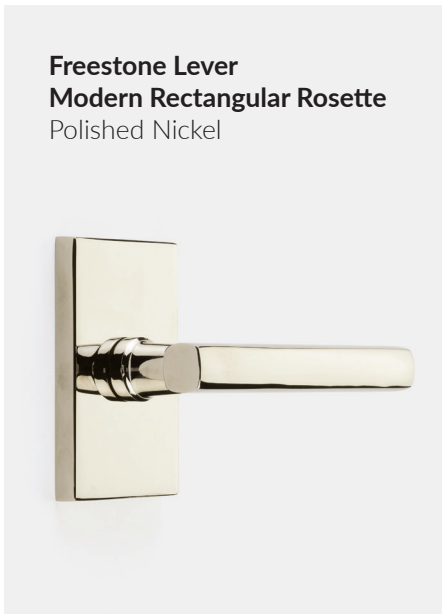

ABOVE & OPPOSITE: **EMPowered™** Motorized Touchscreen Keypad Entry Set with **Baden Grip** and **Heavy Duty Solid Brass Ball Bearing Hinges** in Oil Rubbed Bronze.

ABOVE: **Square Deadbolt** and **Bern Knob with Square Rosette** in Oil Rubbed Bronze.

OPPOSITE: **Bern Knob with Square Rosette** in Oil Rubbed Bronze.

Frestone Lever
Modern Rectangular Rosette
Polished Nickel

MODERN LINES

Keep things simple with a range of contemporary products that have become one of Emtex's signature styles. Our modern options include everything from cabinet pulls to hinges to entry sets, and serve as a reminder that it can, in fact, be hip to be square.

Square Barrel Hinges
Satin Brass

Frestone Cabinet Pull
Polished Nickel

ABOVE & OPPOSITE: **Bern Knob with Square Rosette** in Oil Rubbed Bronze.

**JEANNE NAVARRO
OF LITTLE JOY
MARKET**

@LITTLEJOYMARKET

“Emtek is a pleasure to work with when choosing hardware for your cabinets and doors. The endless combination of high-quality products, stunning designs, and finish Selections can be customized to fit your personal style so each piece feels special to have as part of your home.”