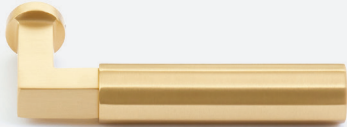

**ALEX & AUSTIN OF
HOMMEBOYS**

@HOMMEBOYS

“Emtek is a go-to for every single project we work on. The options are endless and it leaves each project feeling unique, custom and different than the last.”

ABOVE: **Select T-Bar Straight Knurled Lever**
with **Disk Rosette** in Unlacquered Brass.

ABOVE: Select T-Bar Straight Knurled Lever with Disk Rosette in Unlacquered Brass.

SELECT LEVERS

The Emtex Select Lever program offers a new level of customization: choose your textured lever grip, stem design, and pair with any of our available rosettes options - in any mix of finishes - for hundreds of unique combinations, made just for you and your home project.

L-Square Stem Satin Brass
Faceted Handle Satin Brass

L-Square Stem Polished Nickel
Knurled Handle Satin Brass

T-Bar Stem Unlacquered Brass
Tribeca Handle Satin Nickel

T-Bar Stem Polished Chrome
Straight Knurled Handle Polished Chrome