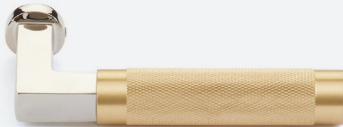

ABOVE: Select T-Bar Straight Knurled Lever with Disk Rosette in Unlacquered Brass.

SELECT LEVERS

The Emtex Select Lever program offers a new level of customization: choose your textured lever grip, stem design, and pair with any of our available rosettes options - in any mix of finishes - for hundreds of unique combinations, made just for you and your home project.

L-Square Stem Satin Brass
Faceted Handle Satin Brass

L-Square Stem Polished Nickel
Knurled Handle Satin Brass

T-Bar Stem Unlacquered Brass
Tribeca Handle Satin Nickel

T-Bar Stem Polished Chrome
Straight Knurled Handle Polished Chrome