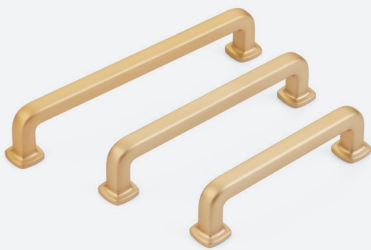

ABOVE: Modern Rectangular Pocket
Door Mortise Lock in French Antique.

**KRYSTINE EDWARDS,
REALTOR AND
DESIGNER**

@KRYSTINE_EDWARDS

“Emtek’s barn door hardware stand out as some of the best on the market. They stay on top of the trends and are always innovative in pushing the envelope when it comes to design.”

ABOVE: **Modern Rectangular Face Mount, Spoked Wheel Barn Door Hardware** in Flat Black. **Alexander Door/Appliance Pull** in Satin Brass.

OPPOSITE: **Round Knob with Square Rosette** and **Mod Hex Cabinet Pulls** in Satin Brass.

ABOVE: Trail Cabinet Pulls in Satin Brass.

Art Deco Cabinet Knob
Satin Brass

Modern House Number
Satin Brass

SATIN BRASS

One of our most popular options, Satin Brass is a contemporary, matte finish update to the polished brass tones of yesteryear. It's sophisticated and eye-catching without being ostentatious, and is available in a range of styles and product categories from modern to transitional, and in hinges to cabinet and bath hardware.

Westridge Cabinet Pull
Satin Brass

Modern Rectangular Flush Pull for Door Pull
Satin Brass

Solid Brass Hinges Residential Duty 1/4" Radius Corners
Satin Brass

Transitional Towel Ring Urban Modern Rosette
Satin Brass