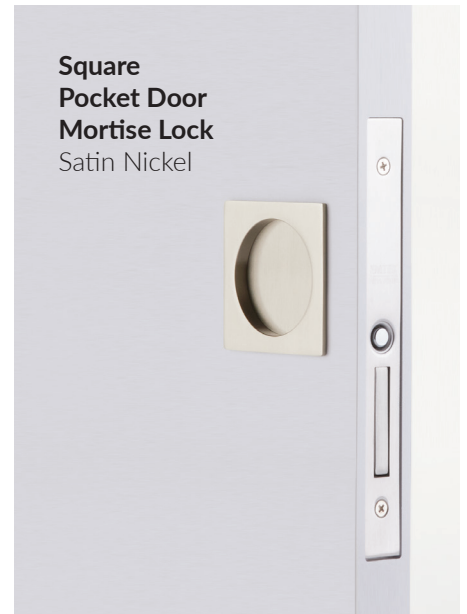

POCKET DOOR HARDWARE

Complete with either our time-tested, high-performance mortise boxes or available with a no-frills tubular door prep, Emtek's Pocket Door Hardware Collection provides a chic look with reliable functionality.