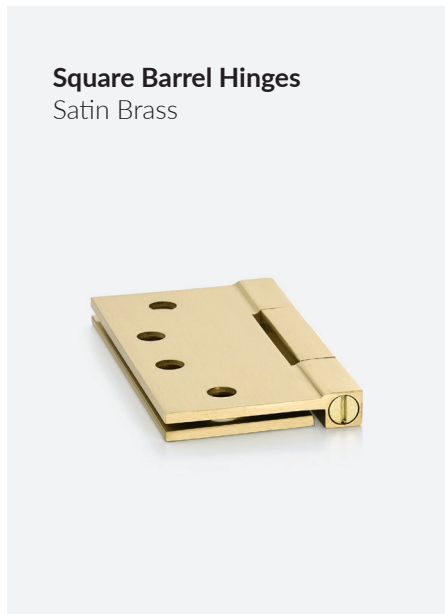

ABOVE & OPPOSITE: **EMPowered™** Motorized Touchscreen Keypad Entry Set with **Baden Grip** and **Heavy Duty Solid Brass Ball Bearing Hinges** in Oil Rubbed Bronze.

ABOVE: **Square Deadbolt** and **Bern Knob with Square Rosette** in Oil Rubbed Bronze.

OPPOSITE: **Bern Knob with Square Rosette** in Oil Rubbed Bronze.

Frestone Lever
Modern Rectangular Rosette
Polished Nickel

MODERN LINES

Keep things simple with a range of contemporary products that have become one of Emtex's signature styles. Our modern options include everything from cabinet pulls to hinges to entry sets, and serve as a reminder that it can, in fact, be hip to be square.

Square Barrel Hinges
Satin Brass

Frestone Cabinet Pull
Polished Nickel

ABOVE & OPPOSITE: **Bern Knob with Square Rosette** in Oil Rubbed Bronze.

**JEANNE NAVARRO
OF LITTLE JOY
MARKET**

@LITTLEJOYMARKET

“Emtek is a pleasure to work with when choosing hardware for your cabinets and doors. The endless combination of high-quality products, stunning designs, and finish Selections can be customized to fit your personal style so each piece feels special to have as part of your home.”

ABOVE: Wilshire Sideplate with Egg Knob and Solid Brass Residential Duty Hinges in French Antique.

OPPOSITE: Egg Knob with Rectangular Rosette and Solid Brass Residential Duty Hinges in French Antique.