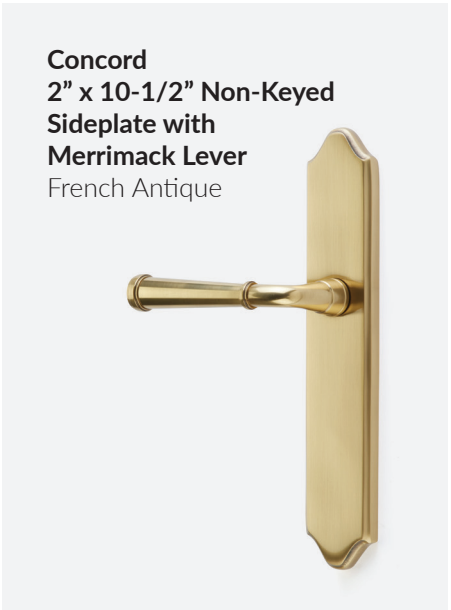

Breslin Lever Urban Modern Rosette
Satin Brass

Bern Knob Modern Rectangular Rosette
Satin Brass

**MOLLIE OPENSHAW
OF DESIGN LOVES
DETAIL**

@DESIGNLOVESDETAIL

“These custom doors are accented with some pretty fabulous hardware from the one & only Emtek. These are the Tumbled White Bronze (like I used throughout my home). I’m in love with this hardware eye candy!”

ABOVE & OPPOSITE: 1-1/2" x 11" Rectangular STRETTO Non-Keyed Sideplate with Hampton Glass Knobs in Tumbled White Bronze.

STRETTO NARROW

Break the standard and create a refined look with the distinct shape of the STRETTO collection. A unique, narrow trim sideplate option, STRETTO comes in several size profiles, and in keyed or non-keyed functions, all of which can be paired with any knob or lever Emttek offers.

Modern
2" x 10" Keyed
Sideplate with
Round Knob
Polished Nickel

STRETTO
1.5" x 5" Privacy Set
with Helios Lever
Polished Nickel

Concord
2" x 10-1/2" Non-Keyed
Sideplate with
Merrimack Lever
French Antique

STRETTO
1.5" x 5" Door Bell
Polished Chrome

ABOVE: 1-1/2" x 11" Rectangular STRETTO Non-Keyed Sideplate with Hampton Glass Knobs in Tumbled White Bronze.

OPPOSITE: Missoula Sideplate with Bronze Lariat Levers in Tumbled White Bronze. Steel Hinges in Tumbled White Bronze.