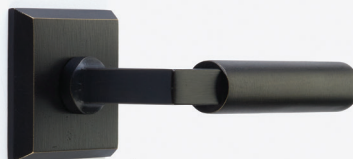

**Rustic Modern
Rectangular Flush Pull**
Flat Black Bronze