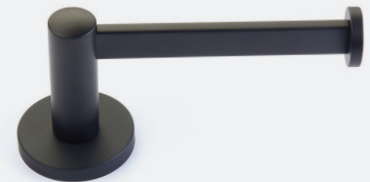

Modern Brass Bar Paper Holder
Disk Rosette
Flat Black