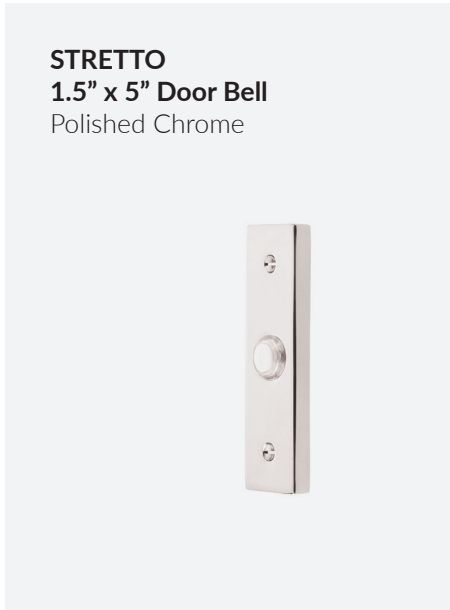

ABOVE & OPPOSITE: 1-1/2" x 11" Rectangular STRETTO Non-Keyed Sideplate with Hampton Glass Knobs in Tumbled White Bronze.

STRETTO NARROW

Break the standard and create a refined look with the distinct shape of the STRETTO collection. A unique, narrow trim sideplate option, STRETTO comes in several size profiles, and in keyed or non-keyed functions, all of which can be paired with any knob or lever Emttek offers.

Modern
2" x 10" Keyed
Sideplate with
Round Knob
Polished Nickel

STRETTO
1.5" x 5" Privacy Set
with Helios Lever
Polished Nickel

Concord
2" x 10-1/2" Non-Keyed
Sideplate with
Merrimack Lever
French Antique

STRETTO
1.5" x 5" Door Bell
Polished Chrome

ABOVE: 1-1/2" x 11" Rectangular STRETTO Non-Keyed Sideplate with Hampton Glass Knobs in Tumbled White Bronze.

OPPOSITE: Missoula Sideplate with Bronze Lariat Levers in Tumbled White Bronze. Steel Hinges in Tumbled White Bronze.