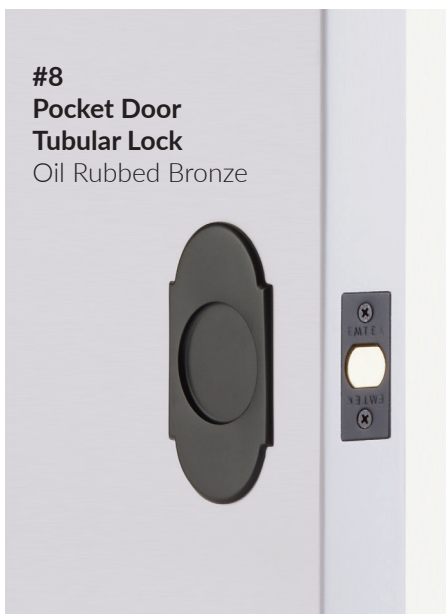

POCKET DOOR HARDWARE

Complete with either our time-tested, high-performance mortise boxes or available with a no-frills tubular door prep, Emtek's Pocket Door Hardware Collection provides a chic look with reliable functionality.