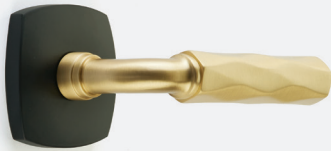

ABOVE: Jasper Cabinet Pulls and Modern Backplates in Satin Brass.

OPPOSITE: Freestone Cabinet Pulls and District Cabinet Knobs in Satin Brass.

ABOVE: Modern Brass Towel Bars in Flat Black.
Tribeca Cabinet Pulls in Satin Brass.

Tribeca Cabinet Pull
Flat Black
Satin Brass

Tribeca T-Knob
Flat Black
Satin Brass

MIXED FINISHES

Can't decide on a finish? You don't have to choose! Increasingly, designers are using multiple finishes and tones between their lighting, plumbing and hardware fixtures to bring depth and visual interest to their space. Whether you do a mix of pulls and knobs in different finishes in your kitchen, or 2 finishes between your door lever and rosette: with Emtek, you don't have to choose.

Select Lever
R-Bar Stem Satin Brass
Tribeca Handle Satin Brass
Urban Modern Rosette
Flat Black

Modern Brass Bar Paper Holder
Disk Rosette
Flat Black

Lido Glass Cabinet Knob
Satin Brass

Modern Brass Towel Ring
Disk Rosette
Flat Black