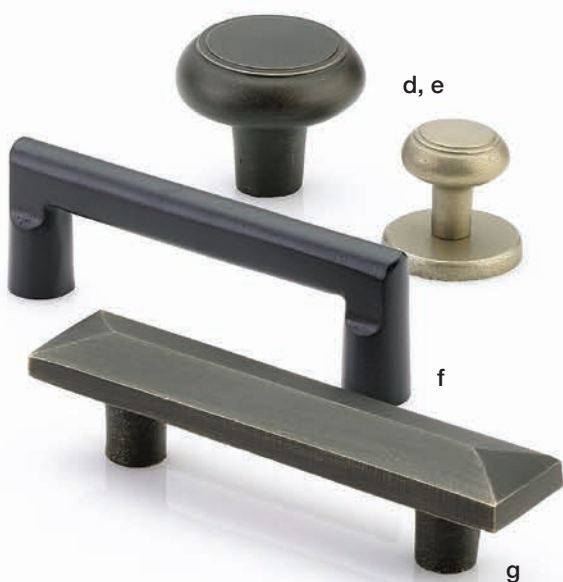

### b. Square Knob

| Product Code | Dimension | Projection |
|--------------|-----------|------------|
| 86145        | 1 1/4"    | 1"         |
| 86146        | 1 5/8"    | 1 1/8"     |

### c. Square Back Plate for Knob

| Product Code | Dimension | Thickness |
|--------------|-----------|-----------|
| 86342        | 1 1/4"    | 1/8"      |

Finish Options:

FB

MB

TWB