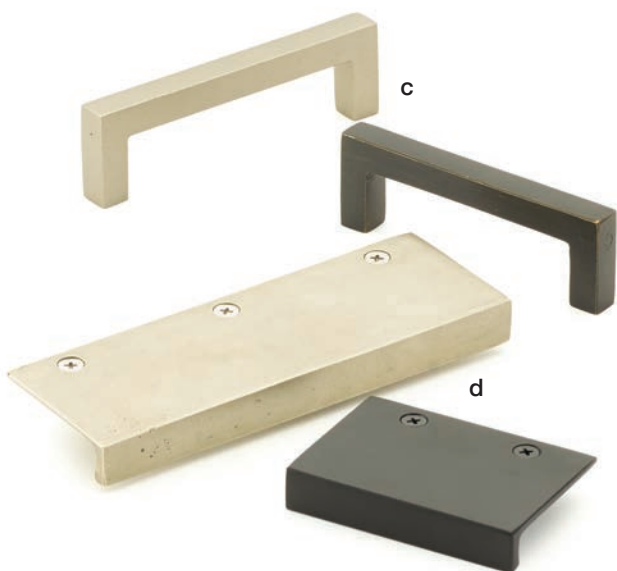

c. Rustic Modern Pull

Product Code	C-to-C	Overall	Projection
86667	3 1/2"	4"	1 3/8"
86668	4"	4 1/2"	1 3/8"
86669	5"	5 1/2"	1 3/8"
86670	6"	6 1/2"	1 3/8"
86671	8"	8 1/2"	1 3/8"
86672	10"	10 1/2"	1 3/8"
86673	12"	12 1/2"	1 3/8"

d. Rustic Modern Edge Pull

Product Code	C-to-C	Overall	Projection
86664	1 1/2"	3"	2 1/8"
86665	4 1/2"	6"	2 1/8"
86666	10 1/2"	12"	2 1/8"

Rustic Modern