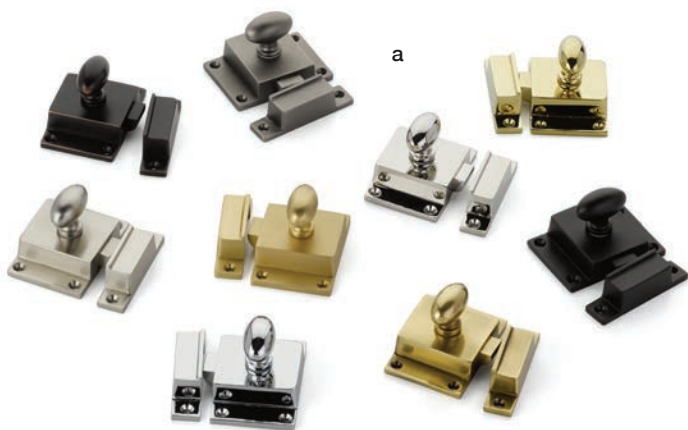

Cabinet Latch

a. Cabinet Latch

Product Code	Overall	Projection
2270	2" x 2 1/4"	1 3/8"

Finish Options:

US3

US4

US7

US10B

US14

US15

US15A

US19

US26

US3NL