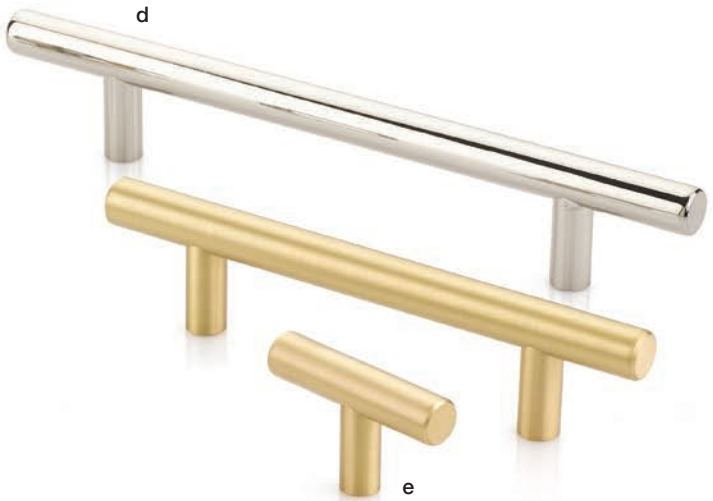

### a. Globe Knob

| Product Code | Dimension | Projection |
|--------------|-----------|------------|
| 86152        | 1 1/8"    | 1 1/2"     |

### c. Ring Knob

| Product Code | C-to-C | Projection |
|--------------|--------|------------|
| 86270        | 1"     | 1 1/4"     |

**d. Bar Pull**

| Product Code | C-to-C | Overall | Projection |
|--------------|--------|---------|------------|
| 86358        | 3"     | 5"      | 1 1/4"     |
| 86359        | 3 1/2" | 5 1/2"  | 1 1/4"     |
| 86360        | 4"     | 6 1/2"  | 1 1/4"     |
| 86361        | 5"     | 7 1/2"  | 1 1/4"     |
| 86362        | 6"     | 8 1/2"  | 1 1/4"     |
| 86363        | 8"     | 10 1/2" | 1 1/4"     |
| 86364        | 10"    | 12 1/2" | 1 1/4"     |
| 86365        | 12"    | 14 1/2" | 1 1/4"     |
| 86366        | 16"    | 18 1/2" | 1 1/4"     |
| 86367        | 24"    | 26 1/2" | 1 1/4"     |