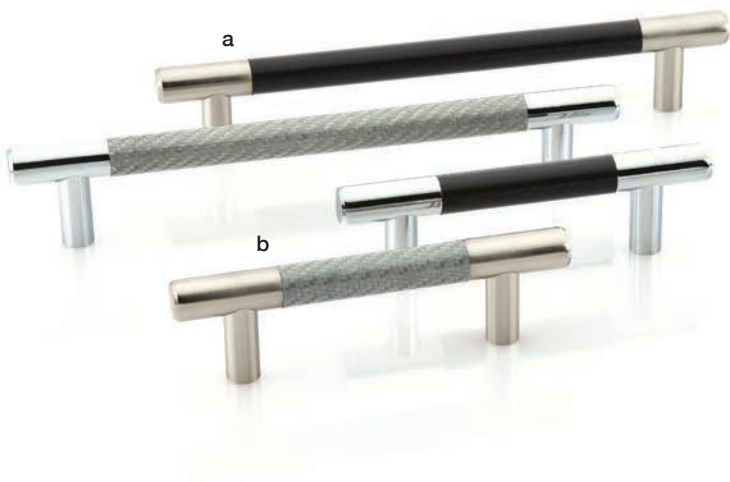

a. Carbon Fiber Bar Pull - Black

Product Code	C-to-C	Overall	Projection
86376	3"	4 1/2"	1 1/4"
86377	3 1/2"	5"	1 1/4"
86378	4"	5 1/2"	1 1/4"
86379	5"	6 1/2"	1 1/4"
86380	6"	7 1/2"	1 1/4"
86381	8"	9 1/2"	1 1/4"
86382	10"	11 1/2"	1 1/4"
86383	12"	13 1/2"	1 1/4"
86384	16"	17 1/2"	1 1/4"

b. Carbon Fiber Bar Pull - Silver

Product Code	C-to-C	Overall	Projection
86385	3"	4 1/2"	1 1/4"
86386	3 1/2"	5"	1 1/4"
86387	4"	5 1/2"	1 1/4"
86388	5"	6 1/2"	1 1/4"
86389	6"	7 1/2"	1 1/4"
86390	8"	9 1/2"	1 1/4"
86391	10"	11 1/2"	1 1/4"
86392	12"	13 1/2"	1 1/4"
86393	16"	17 1/2"	1 1/4"