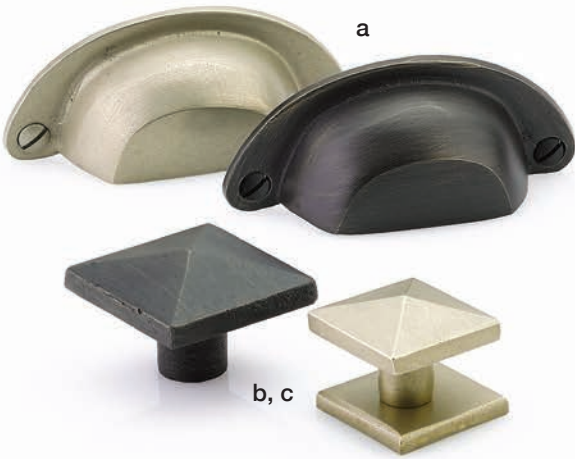

a. Ranch Bin Pull

Product Code	C-to-C	Overall	Projection
86326	3"	3 1/2"	1"
86327	4"	4 5/8"	1"

b. Square Knob

Product Code	Dimension	Projection
86145	1 1/4"	1"
86146	1 5/8"	1 1/8"

c. Square Back Plate for Knob

Product Code	Dimension	Thickness
86342	1 1/4"	1/8"

Finish Options:

FB

MB

TWB