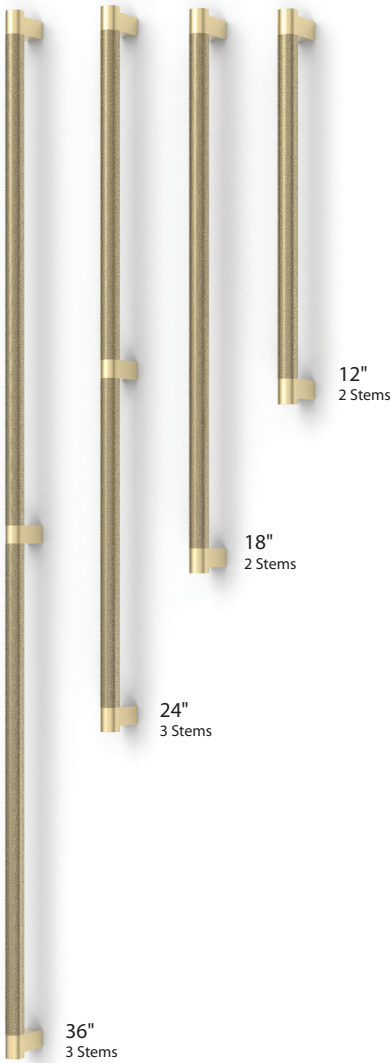

**SELECT Cabinet Pull**

Finish Options:

US4

US10B

US14

US15

US19

US26

SCU

SELECT Appliance Pull

**SELECT Appliance Pull**

| Product Code | C-to-C | Overall | Width | Projection |
|--------------|--------|---------|-------|------------|
| 84070        | 12"    | 12 7/8" | 1"    | 2"         |
| 84071        | 18"    | 18 7/8" | 1"    | 2"         |
| 84072        | 24"    | 24 7/8" | 1"    | 2"         |
| 84073        | 36"    | 36 7/8" | 1"    | 2"         |