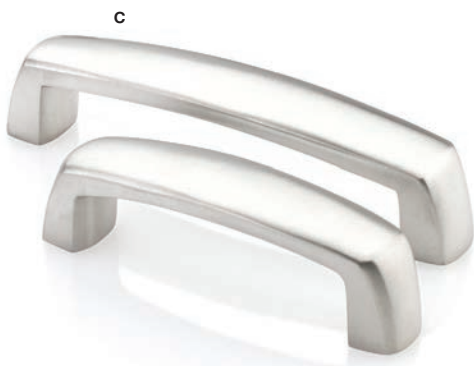

#### Brass Options:

US3

US4

US7

US10B

US14

US15

US15A

US19

US26

US3NL

### a. Bar Pull

| Product Code | C-to-C | Overall | Projection |
|--------------|--------|---------|------------|
| S62002SS     | 3"     | 5"      | 1 1/4"     |
| S62003SS     | 3 1/2" | 5 1/2"  | 1 1/4"     |
| S62004SS     | 4"     | 6 1/2"  | 1 1/4"     |
| S62005SS     | 5"     | 7 1/2"  | 1 1/4"     |
| S62006SS     | 6"     | 8 1/2"  | 1 1/4"     |
| S62007SS     | 8"     | 10 1/2" | 1 1/4"     |
| S62008SS     | 10"    | 12 1/2" | 1 1/4"     |
| S62009SS     | 12"    | 14 1/2" | 1 1/4"     |
| S62010SS     | 16"    | 18 1/2" | 1 1/4"     |
| S62011SS     | 24"    | 26 1/2" | 1 1/4"     |
| S62012SS     | 28"    | 30 1/2" | 1 1/4"     |
| S62013SS     | 32"    | 34 1/2" | 1 1/4"     |
| S62014SS     | 36"    | 38 1/2" | 1 1/4"     |