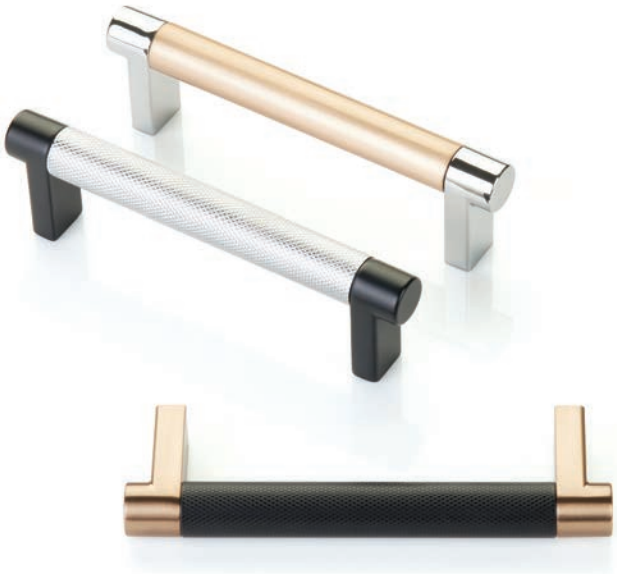

## EMTEK SELECT

DESIGNED TO BE PERSONALIZED

---

Mix-Match Style & Finish  
for stems and bar pulls:

- 1 stem design in 7 finishes
- 2 bar pull designs in 7 finishes

**SELECT Cabinet Pull**

| Product Code | C-to-C | Overall | Projection |
|--------------|--------|---------|------------|
| 84052        | 3 1/2" | 4 1/4"  | 1 3/8"     |
| 84053        | 4"     | 4 3/4"  | 1 3/8"     |
| 84054        | 5"     | 5 3/4"  | 1 3/8"     |
| 84055        | 6"     | 6 3/4"  | 1 3/8"     |
| 84056        | 8"     | 8 3/4"  | 1 3/8"     |
| 84057        | 10"    | 10 3/4" | 1 3/8"     |
| 84058        | 12"    | 12 3/4" | 1 3/8"     |