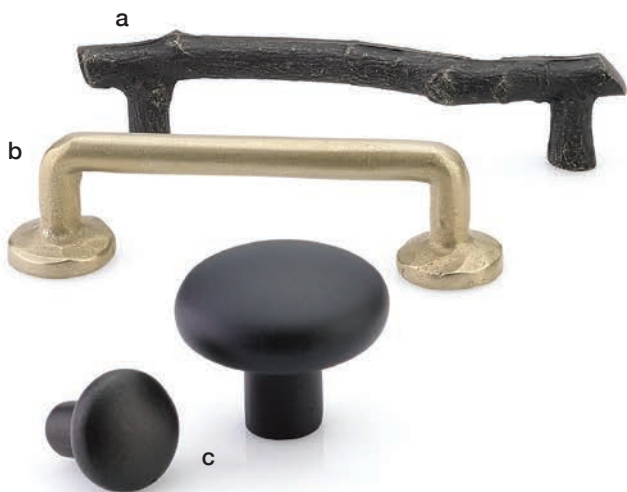

a. Twig Pull

Product Code	C-to-C	Overall	Projection
86061	3"	4 ¹/₈"	1 ¹/₄"
86062	3 ¹/₂"	4 ¹/₂"	1 ¹/₄"
86063	4"	4 ⁷/₈"	1 ¹/₄"
86252	6"	7 ³/₈"	1 ¹/₄"

b. Rod Pull

Product Code	C-to-C	Overall	Projection
86054	3"	4"	1 ¹/₄"
86055	3 ¹/₂"	4 ¹/₂"	1 ¹/₄"
86056	4"	5"	1 ¹/₄"
86253	6"	7"	1 ¹/₄"

c. Round Knob

Product Code	Dimension	Projection
86057	1"	1"
86058	1 ¹/₄"	1 ¹/₈"
86117	1 ³/₄"	1 ¹/₂"