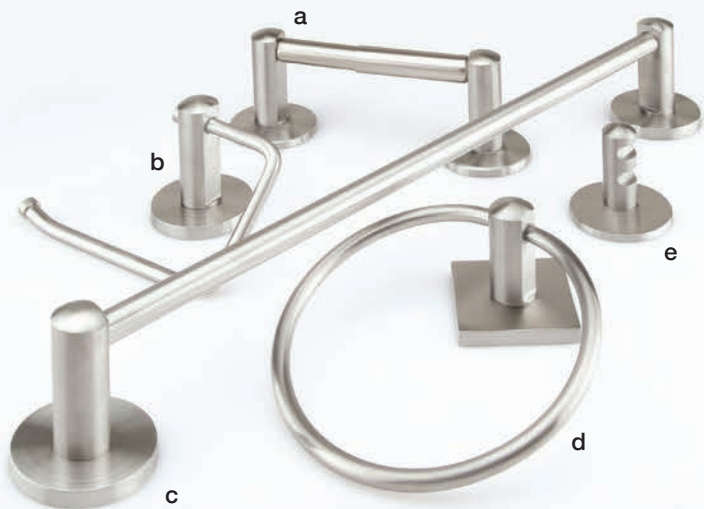

STAINLESS STEEL

a. Stainless Steel Paper Holder - Spring Rod Style

Product Code	Overall	Projection
S7220	8 1/2"	3 3/8"

Rosette Options:

b. Stainless Steel Paper Holder - Bar Style

Product Code	Overall	Projection
S7210	6 3/8"	3 1/8"

c. Stainless Steel Towel Bar

Product Code	Overall	Projection
S7040	12"	3 1/4"
S7010	18"	3 1/4"
S7020	24"	3 1/4"
S7030	30"	3 1/4"

Finish Option:

d. Stainless Steel Towel Ring

Product Code	Overall	Projection
S7300	6 7/8"	2 3/4"

e. Stainless Steel Single Hook

Product Code	Projection
S71001	2 5/8"