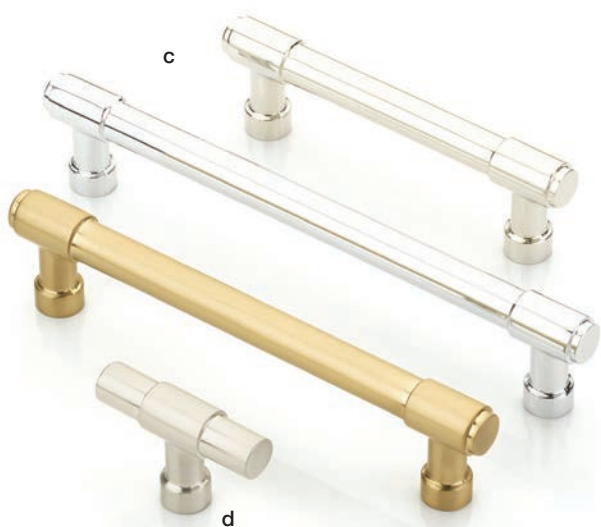

### b. Brandt Knob

| Product Code | Dimension | Projection |
|--------------|-----------|------------|
| 86695        | 1 ¼"      | 1 ¼"       |
| 86696        | 1 ¾"      | 1 ½"       |

#### Finish Options:

US4

US10B

US14

US15

US19

US26

### c. Jasper Pull

| Product Code | C-to-C | Overall | Projection |
|--------------|--------|---------|------------|
| 86686        | 3 1/2" | 4 3/8"  | 1 3/8"     |
| 86687        | 4"     | 4 7/8"  | 1 3/8"     |
| 86688        | 5"     | 5 7/8"  | 1 3/8"     |
| 86689        | 6"     | 6 7/8"  | 1 3/8"     |
| 86690        | 8"     | 8 7/8"  | 1 3/8"     |
| 86691        | 10"    | 10 7/8" | 1 3/8"     |
| 86692        | 12"    | 12 7/8" | 1 3/8"     |

### d. Jasper Finger Pull

| Product Code | Overall | Width | Projection |
|--------------|---------|-------|------------|
| 86699        | 2"      | 1/2"  | 1 3/8"     |

Industrial Modern