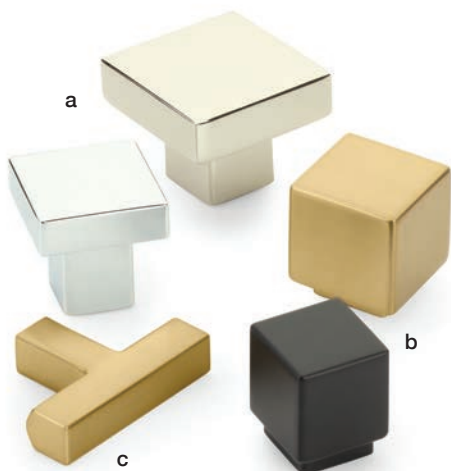

a. Hunter Knob

Product Code	Dimension	Projection
86702	1 ¼"	1 ¼"
86703	1 ⅝"	1 ¼"

b. Allerton Knob

Product Code	Dimension	Projection
86700	1"	1 ¼"
86701	1 ⅝"	1 ¼"

c. Warwick T-Knob

Product Code	Overall	Projection	Width
86726	2"	1 ⅜"	½"

Finish Options:

US4

US10B

US14

US15

US19

US26