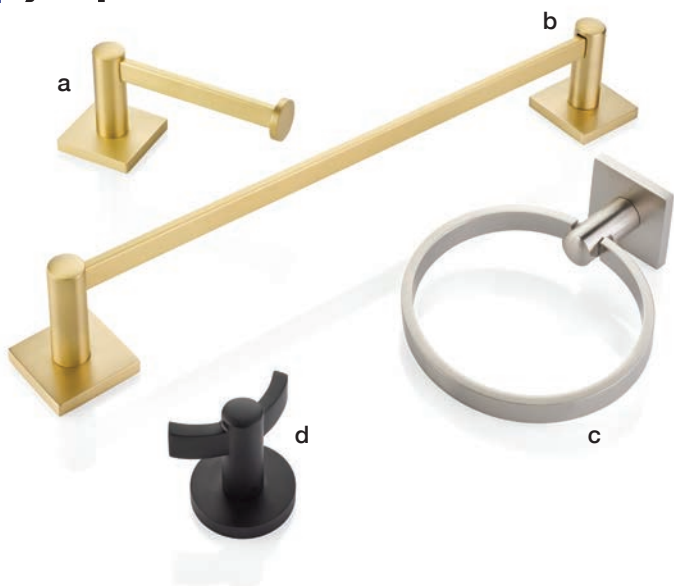

MODERN BRASS

a. Modern Brass Paper Holder - Bar Style

Product Code	Overall	Projection
2804	6 ³/₈"	2 ⁷/₈"

b. Modern Brass Towel Bar

Product Code	Overall	Projection
28024	12"	3 ¹/₄"
28021	18"	3 ¹/₄"
28022	24"	3 ¹/₄"
28023	30"	3 ¹/₄"

c. Modern Brass Towel Ring

Product Code	Overall	Projection
2801	6 ¹/₂"	2 ⁵/₈"

d. Modern Brass Double Hook

Product Code	Overall	Projection
2809	3 ⁵/₈"	2 ⁷/₈"

Rosette Options:

Finish Options: