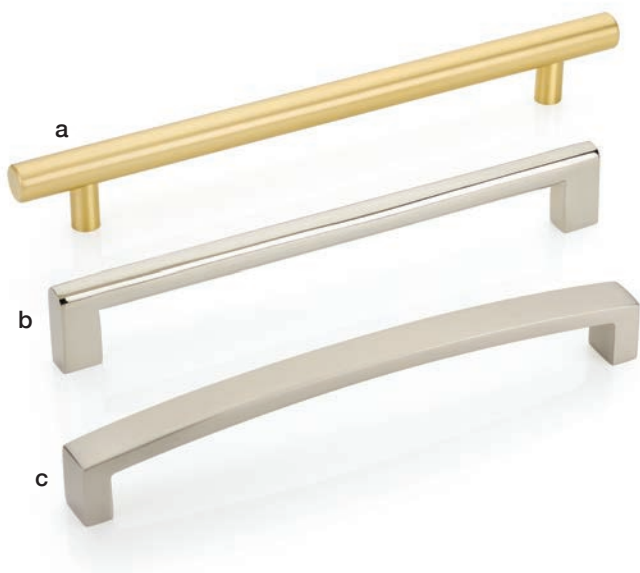

a. Bar Appliance Pull

Product Code	C-to-C	Overall	Projection
86351	12"	15 1/4"	2"
86352	18"	21 1/4"	2"

b. Trail Appliance Pull

Product Code	C-to-C	Overall	Projection
86440	12"	13"	2"
86441	18"	19"	2"

c. Bauhaus Appliance Pull

Product Code	C-to-C	Overall	Projection
86345	12"	12 5/8"	1 7/8"
86346	18"	18 5/8"	1 7/8"

Finish Options:

US4

US10B

US14

US15

US19

US26

US3NL