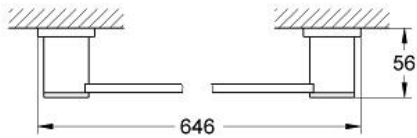

ALLURE  
Towel Rail  
MODEL # 40341000

Pure Freude  
an Wasser

GROHE

C<sup>®</sup>

**Product Description:**

ALLURE  
Towel Rail

**Standard Specification:**

- 24" (600mm)
- GROHE StarLight chrome finish