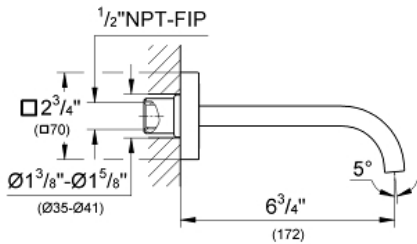

ALLURE
Tub Spout
MODEL # 13265000

Pure Freude
an Wasser

Product Description:
ALLURE
Tub Spout

- Standard Specification:**
- Wall mount
 - 6 3/4" spout reach
 - Flow control
 - GROHE StarLight chrome finish