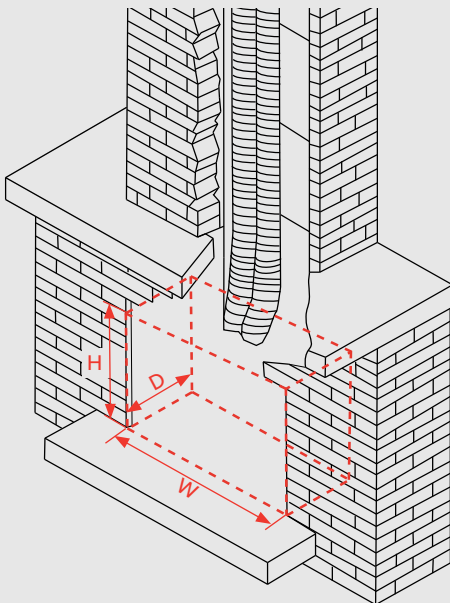

## MINIMUM FIREPLACE OPENING

CHANTICO 27	CHANTICO 31	CHANTICO 36
27.125"W x 17.93"H x 14.36"D	29.88"W x 20.18"H x 14.13"D	36.25"W x 24"H x 17"D
"Controls out": Controls mounted in forward position for deep surround and surround doors		
29.625"W x 17.93"H x 15.875"D	32.38"W x 20.18"H x 15.88"D	37.88"W x 24"H x 18.5"D
"Controls in": Controls mounted for shallow surround or inside fit		