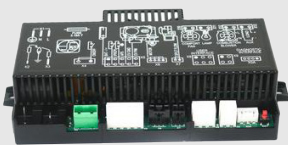

This system will start the fire slowly and build it up after a draft has been established. This process helps ensure a more reliable start, reduces condensation on the glass door, and helps to reduce the pinging and clanging sounds common to other gas fireplaces on startup.

CONTINUOUS PILOT ON DEMAND

Archgard's efficient gas fireplace inserts are designed to help save the environment while saving you money! Continuous Pilot On Demand* is a safety feature which also saves energy by automatically turning the pilot off after seven continuous days without use.