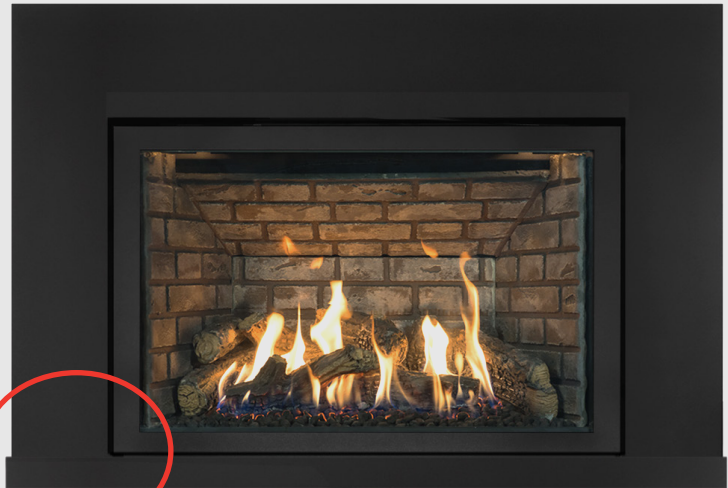

DECORATIVE INSIDE TRIMS

One look doesn't necessarily fit all homes. Therefore, Archgard direct vent inserts offer dozens of surround and door options. You can further customize any three-sided or four-sided surround by adding a Brushed Nickel, Satin Black, Brushed Copper, or Smoked Chrome trim. This allows you to personalize your fireplace and achieve the look you've been dreaming of.

DECORATIVE TRIM COLORS

DECORATIVE PLINTHS

Turn your fireplace into a true work of art by adding a decorative plinth to the base of your three-sided surround. Decorative plinths add the appearance of a sturdy base reminiscent of ancient Greek statues.

Height options: 2", 4", 6"

Model		Width
FOR Chantico 27	Small	35.95" W
	Large	44.95" W
FOR Chantico 31	Small	43.132" W
	Large	48.132" W
FOR Chantico 36	Small	47.75" W
	Large	52.625" W

* All plinths are available in shallow and deep versions to match the depth of the surround being used.